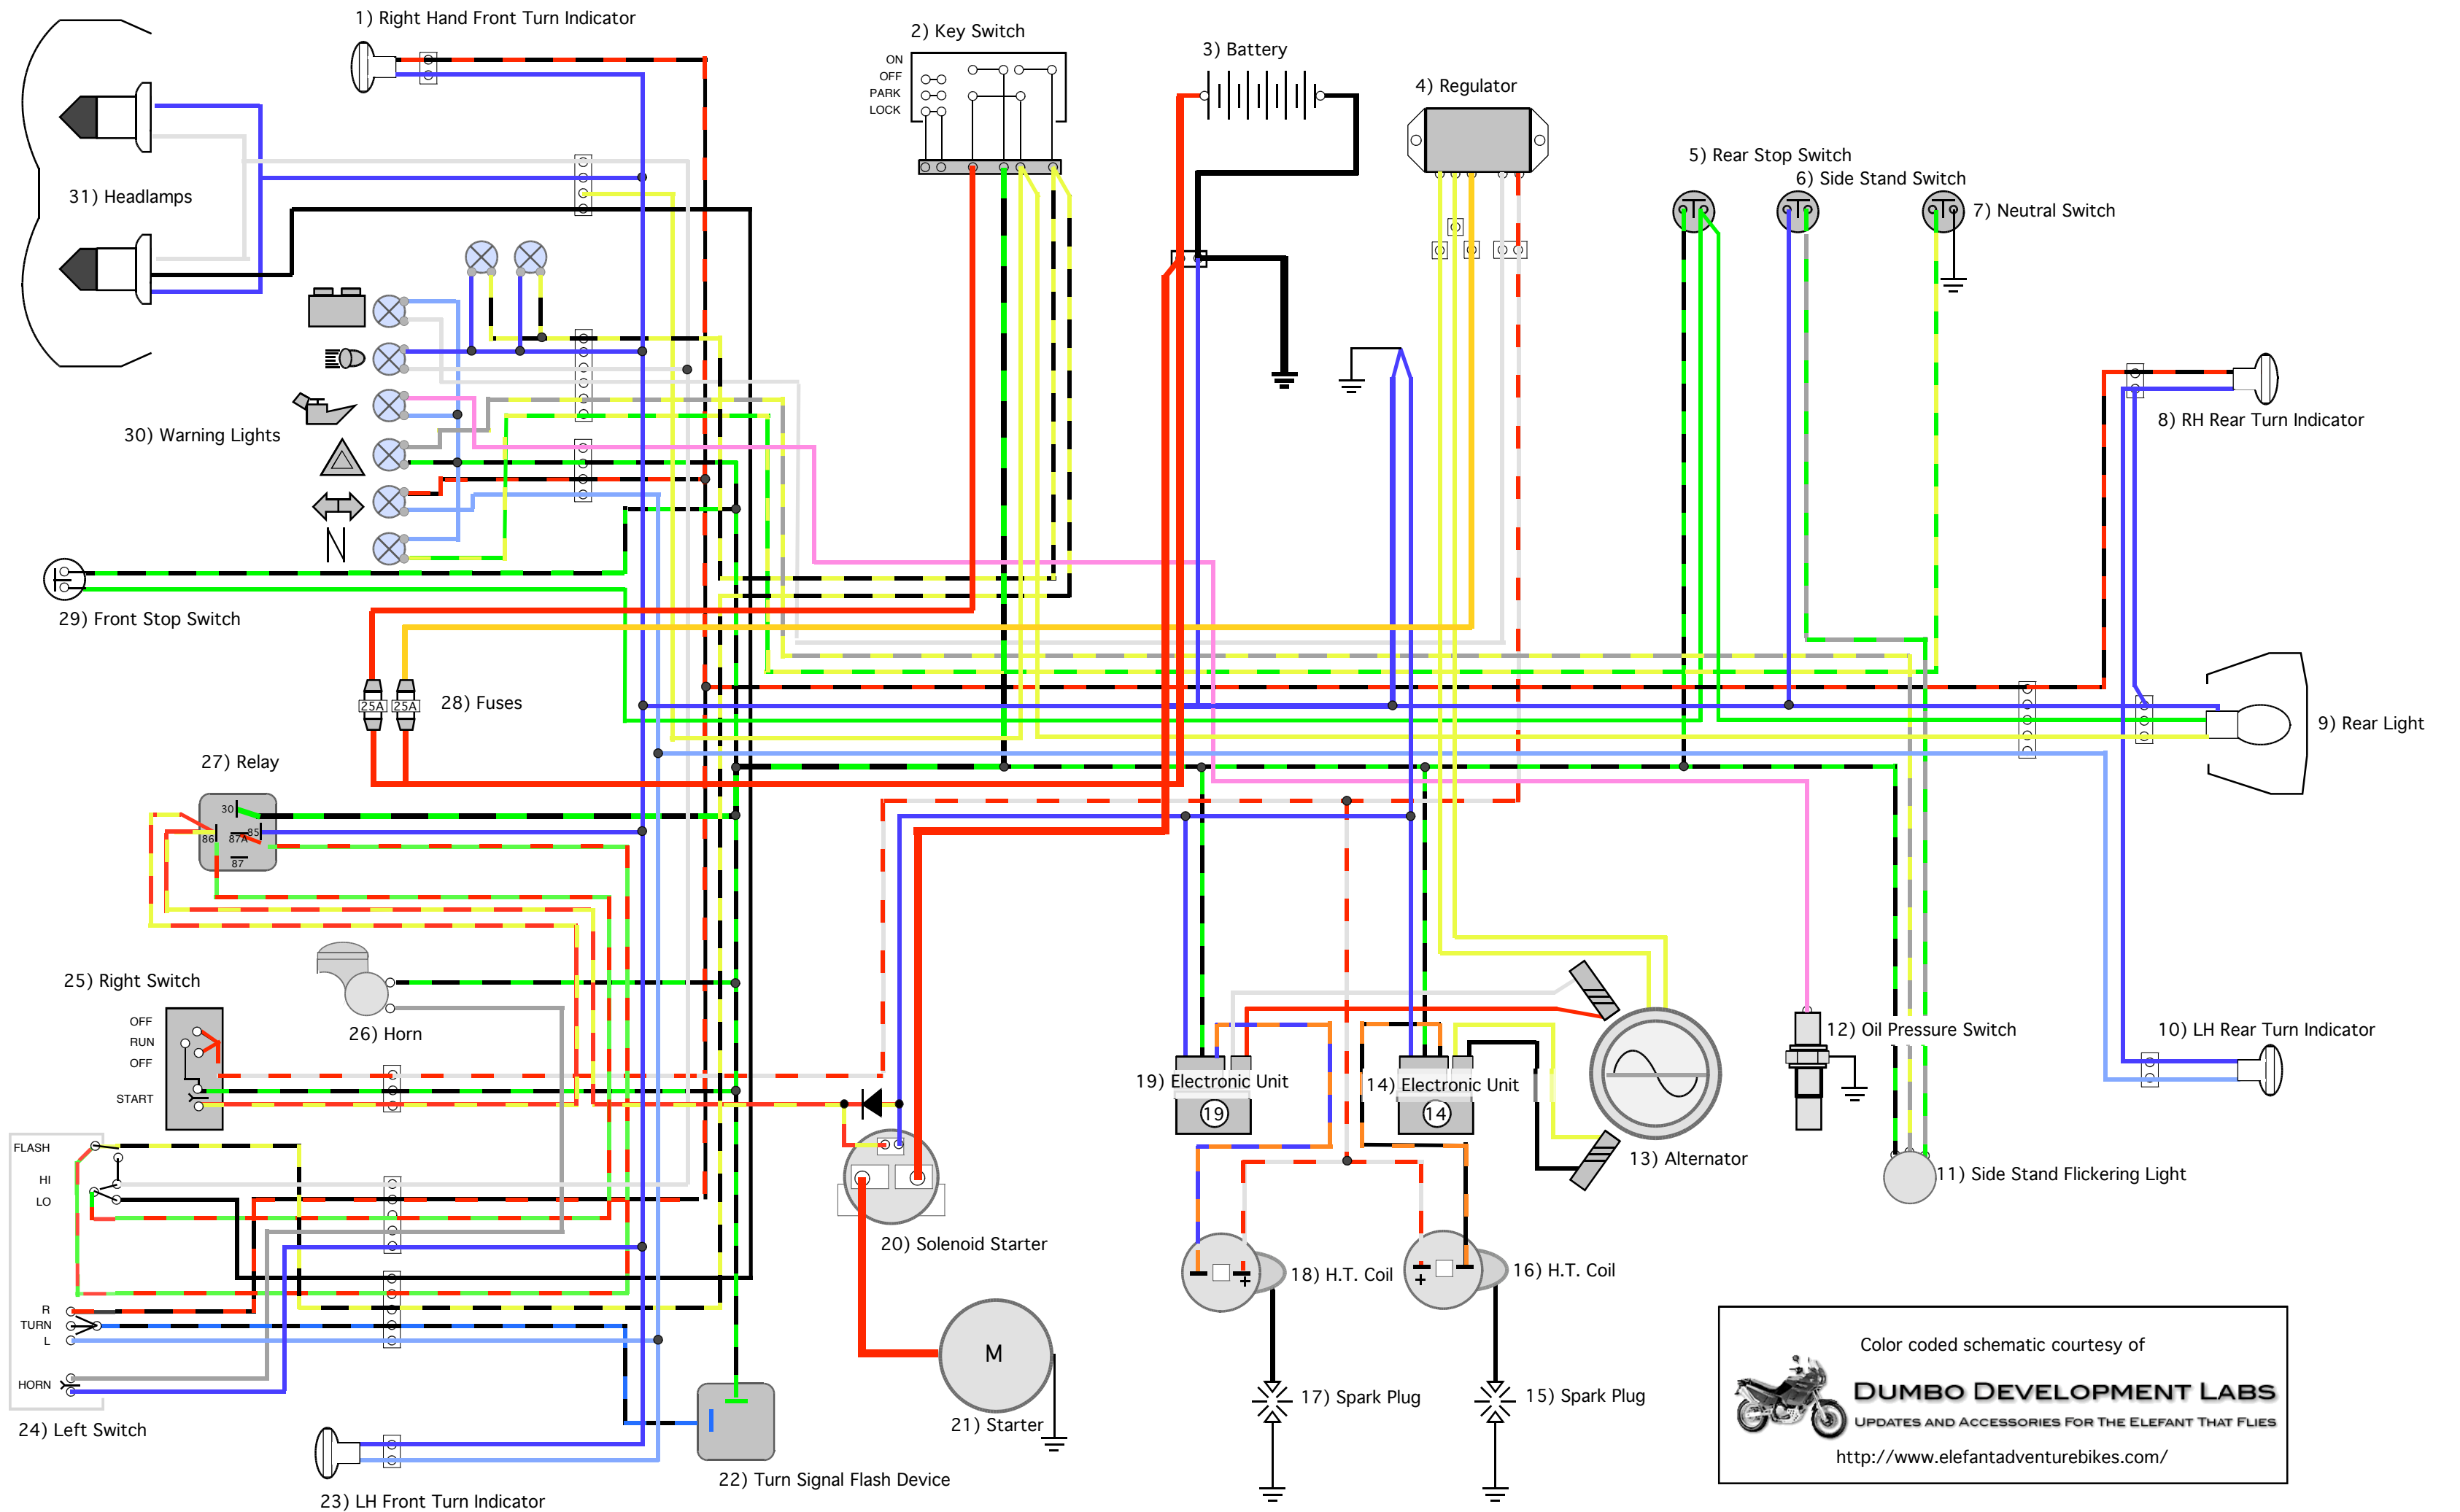

Ducati E900/Cagiva Elefant Wiring Diagram | Source : 1994 - 1995 USA Owners Manual

Color coded schematic courtesy of
DUMBO DEVELOPMENT LABS
 UPDATES AND ACCESSORIES FOR THE ELEFANT THAT FLIES
<http://www.elefantadventurebikes.com/>